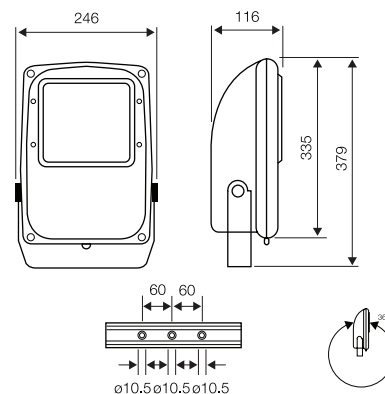

Technical Features

- IP67 and IK08 rated
- Class I
- RGB LED version with 4 pre-programmed light scenes, with 12 variations available, with light intensity dimming to 25%, 50% and 75%. A master unit controls up to 30 slave units to programme scenes by remote control
- Die cast aluminium body and front frame
- Galvanised and painted steel bracket with vertical orientation indicator with stainless steel external screws
- Anti-aging silicon rubber gasket
- Extra-clear tempered 4mm thick glass sealed to the front cover

- Standard LED and RGB versions available, multiple wattages available in two body sizes
- Multiple light source options also available
- Power correction factor >0.90
- High efficiency metalised polycarbonate vacuum formed reflectors (none RGB version)
- LED types are mounted on a pressed aluminium circuit, highly heat dissipating Metal Core Printed Circuit Board
- Surge protection fitted, up to 6kV protection, option of 10kV
- Photobiological Risk Group exempt based on EN62471

Applications

- Area

Colour

- Light grey

Dimensions

Dimensions in mm

Body Type 6
AL5380

Body Type 7
AL5381

	Wattage (Total inc. Driver)	Number of LEDs	LED Nominal Lumen (lm)	Luminaire Lumen Output (lm)	L80 (Hours) Ta=25°	CCT & CRI	Fixed Current Driver	Program- mable Driver	Running Current	Symme- trical Beam Width	Body Type	Weight (kg)	Wind Area (m2)	Mount
AL5380	27W	12	3200	2480	>65000	4000K / >70 CRI	N	Y	700mA	40°	6	3.95kg	0.056	Stirrup
	36W	12	4260	3260	>65000	4000K / >70 CRI	N	Y	700mA	40°	6	3.95kg	0.056	Stirrup
AL5381	42W	25	5140	4000	>65000	4000K / >70 CRI	Y	N	700mA	40°	7	4.75kg	0.075	Stirrup
	54W	25	6450	5010	>65000	4000K / >70 CRI	Y	N	700mA	40°	7	4.75kg	0.075	Stirrup
	42W	36RGB	Dependent on Colour Configuration		>50000	RGB	N	Y	350mA	30°	7	4.75kg	0.075	Stirrup
	42W	36RGB			>50000	RGB	N	Y	350mA	40°	7	4.75kg	0.075	Stirrup