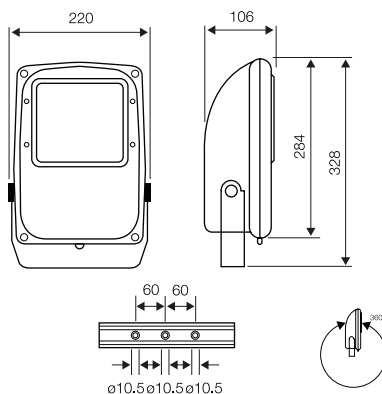

- Standard LED and RGB versions available, multiple wattages available in two body sizes
- Multiple light source options also available
- Power correction factor >0.90
- High efficiency metalised polycarbonate vacuum formed reflectors (none RGB version)
- LED types are mounted on a pressed aluminium circuit, highly heat dissipating Metal Core Printed Circuit Board
- Surge protection fitted, up to 6kV protection, option of 10kV
- Photobiological Risk Group exempt based on EN62471

Applications

- Area

Colour

- Light grey

Dimensions

Dimensions in mm

Body Type 6
AL5380

Body Type 7
AL5381

	Wattage (Total inc. Driver)	Number of LEDs	LED Nominal Lumen (lm)	Luminaire Lumen Output (lm)	L80 (Hours) Ta=25°	CCT & CRI	Fixed Current Driver	Program- mable Driver	Running Current	Symme- trical Beam Width	Body Type	Weight (kg)	Wind Area (m2)	Mount
AL5380	27W	12	3200	2480	>65000	4000K / >70 CRI	N	Y	700mA	40°	6	3.95kg	0.056	Stirrup
	36W	12	4260	3260	>65000	4000K / >70 CRI	N	Y	700mA	40°	6	3.95kg	0.056	Stirrup
AL5381	42W	25	5140	4000	>65000	4000K / >70 CRI	Y	N	700mA	40°	7	4.75kg	0.075	Stirrup
	54W	25	6450	5010	>65000	4000K / >70 CRI	Y	N	700mA	40°	7	4.75kg	0.075	Stirrup
	42W	36RGB	Dependent on Colour Configuration		>50000	RGB	N	Y	350mA	30°	7	4.75kg	0.075	Stirrup
	42W	36RGB			>50000	RGB	N	Y	350mA	40°	7	4.75kg	0.075	Stirrup