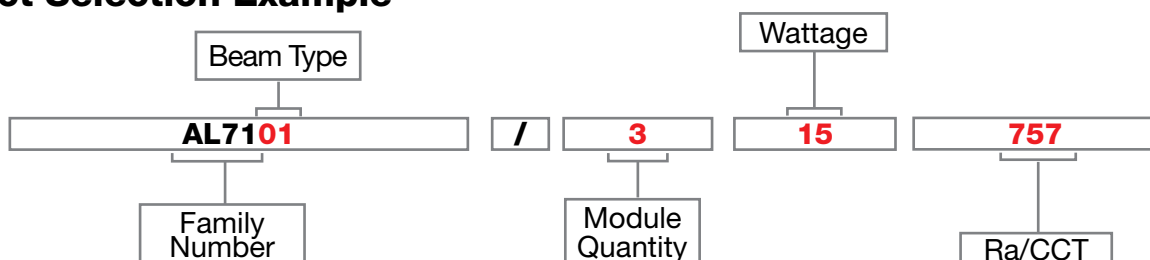

Challenger 3 LED - Specifications				
Modules	2 Modules		3 Modules	
Power	1000W	1200W	1500W	1800W
Input Voltage	208VAC - 480VAC			
Luminous Flux	up to 162000lm	up to 184000lm	up to 244000lm	up to 276000lm
L90B10 @ 25deg	>75,000h			
Efficiency	up to 162lm/W	up to 153lm/W	up to 162lm/W	up to 153lm/W
Electrical Class	Class I			
Surge Protection	20 kV			
CCT	2700K - 6000K (5000K as standard)			
CRI/Ra	≥70 - ≥90 (≥70 as standard)			
Weight	25.7kg without driver		33.8kg without driver	
Wind Area	0.248m²		0.358m²	
IP Rating	IP66			
IK Rating	IK10			
Operating Temp	-40°C - +50°C	-40°C - +40°C	-40°C - +50°C	-40°C - +40°C

Product Selector

Beam Type	Wattage	RA/CCT
AL7101	10 = 1000W (2 Modules)	757 = (RA70/5700K)
AL7102	12 = 1200W (2/3 modules)	
AL7103	15 = 1500W (3 modules)	
AL7104	18 = 1800W (3 modules)	
AL7106	<i>*All modules (2/3) can be used at varying beam types and wattage per request</i>	
AL7131		

Product Selection Example

*Non-standard options may be subject to MOQs or longer lead times.